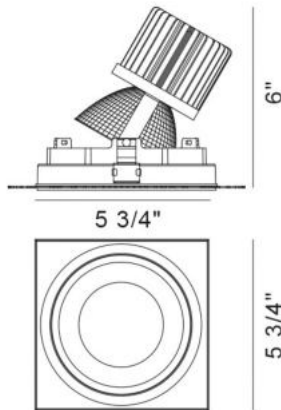

AMIGO, 1-LIGHT SQUARE TRIMLESS GIMBAL RECESSED, 26W, 3000K

PRODUCT DETAILS

No.	:	35140-30-01
Product Color	:	BLACK
Shade / Accent Colour	:	BLACK
Length	:	5.75"
Width	:	5.75"
Height	:	6"
Weight	:	1.5lbs

LIGHT SOURCE DETAILS

TECHNICAL DETAILS

Location Approval	:	DRY
	:	
Title 24	:	Yes
Beam Angle	:	40
Cut Hole Length	:	6.125"
Cut Hole Width	:	6.125"

PROJECT INFORMATION

 Job Name: Date: Type:

 Comments: