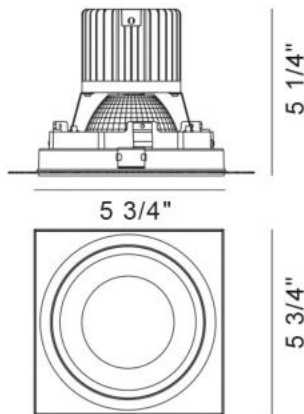

### PRODUCT DETAILS

No.	:	35139-35-01
Product Color	:	BLACK
Shade / Accent Colour	:	BLACK
Length	:	5.75"
Width	:	5.75"
Height	:	5.25"
Weight	:	1.6lbs

### LIGHT SOURCE DETAILS

Light Source Type	:	INTEGRATED LED
Input Voltage	:	120V/277VV
Bulb Voltage	:	120V
Socket Type	:	LED
Total Wattage	:	26W
Total Lumen	:	2560lm
Kelvin	:	3500K
CRI	:	90
Dimmable	:	Yes

### TECHNICAL DETAILS

Location Approval	:	DRY
	:	
Title 24	:	Yes
Beam Angle	:	40
Cut Hole Length	:	6.125"
Cut Hole Width	:	6.125"