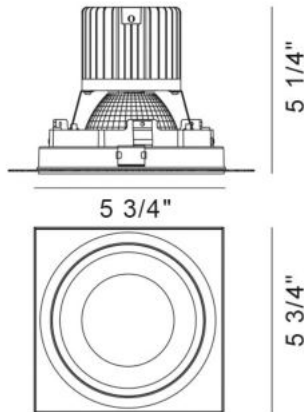

AMIGO, 1-LIGHT SQUARE TRIMLESS DOWNLIGHT, 26W, 3000K

PRODUCT DETAILS

No.	:	35139-30-01
Product Color	:	BLACK
Shade / Accent Colour	:	BLACK
Length	:	5.75"
Width	:	5.75"
Height	:	5.25"
Weight	:	1.6lbs

LIGHT SOURCE DETAILS

Light Source Type	:	INTEGRATED LED
Input Voltage	:	120V/277VV
Bulb Voltage	:	120V
Socket Type	:	LED
Total Wattage	:	26W
Total Lumen	:	2560lm
Kelvin	:	3000K
CRI	:	90
Dimmable	:	Yes

Options Available

ITEM NO.	FINISH	SHADE
35139-30-01	BLACK	BLACK
35139-30-02	WHITE	WHITE

TECHNICAL DETAILS

Location Approval	:	DRY
	:	
Title 24	:	Yes
Beam Angle	:	40
Cut Hole Length	:	6.125"
Cut Hole Width	:	6.125"

PROJECT INFORMATION

 Job Name: Date: Type:

 Comments: