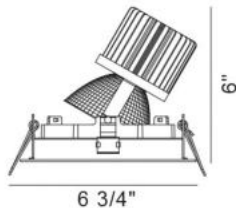

### PRODUCT DETAILS

No.	:	35138-35-01
Product Color	:	BLACK
Shade / Accent Colour	:	BLACK
Length	:	6.75"
Width	:	6.75"
Height	:	6"
Weight	:	1.6lbs

### TECHNICAL DETAILS

Location Approval	:	DRY
	:	
Title 24	:	Yes
Beam Angle	:	40
Cut Hole Length	:	6.25"
Cut Hole Width	:	6.25"