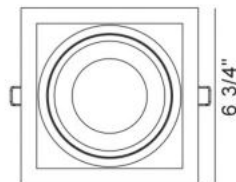

### PRODUCT DETAILS

No.	:	35138-35-01
Product Color	:	BLACK
Shade / Accent Colour	:	BLACK
Length	:	6.75"
Width	:	6.75"
Height	:	6"
Weight	:	1.6lbs

### TECHNICAL DETAILS

Location Approval	:	DRY
	:	
Title 24	:	Yes
Beam Angle	:	40
Cut Hole Length	:	6.25"
Cut Hole Width	:	6.25"