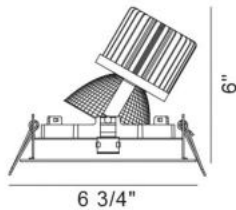

### PRODUCT DETAILS

No.	:	35138-30-01
Product Color	:	BLACK
Shade / Accent Colour	:	BLACK
Length	:	6.75"
Width	:	6.75"
Height	:	6"
Weight	:	1.6lbs

### TECHNICAL DETAILS

Location Approval	:	DRY
	:	
Title 24	:	Yes
Beam Angle	:	40
Cut Hole Length	:	6.25"
Cut Hole Width	:	6.25"