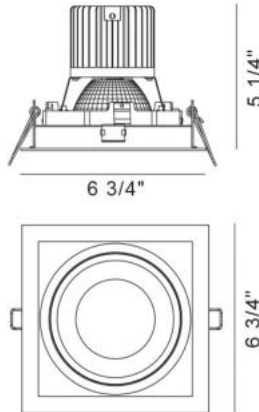

AMIGO, 1-LIGHT SQUARE TRIM DOWNLIGHT RECESSED, 26W, 3500K

PRODUCT DETAILS

No.	:	35137-35-01
Product Color	:	BLACK
Shade / Accent Colour	:	BLACK
Length	:	6.75"
Width	:	6.75"
Height	:	5.25"
Weight	:	1.6lbs

LIGHT SOURCE DETAILS

Light Source Type	:	INTEGRATED LED
Input Voltage	:	120V/277VV
Bulb Voltage	:	120V
Socket Type	:	LED
Total Wattage	:	26W
Total Lumen	:	2560lm
Kelvin	:	3500K
CRI	:	90
Dimmable	:	Yes

Options Available

ITEM NO.	FINISH	SHADE
35137-35-01	BLACK	BLACK
35137-35-02	WHITE	WHITE

TECHNICAL DETAILS

Location Approval	:	DRY
	:	
Title 24	:	Yes
Beam Angle	:	40
Cut Hole Length	:	6.25"
Cut Hole Width	:	6.25"

PROJECT INFORMATION