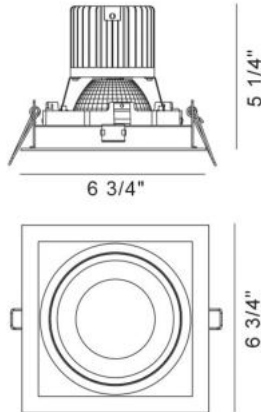

### PRODUCT DETAILS

No.	:	35137-30-01
Product Color	:	BLACK
Shade / Accent Colour	:	BLACK
Length	:	6.75"
Width	:	6.75"
Height	:	5.25"
Weight	:	1.6lbs

### TECHNICAL DETAILS

Location Approval	:	DRY
	:	
Title 24	:	Yes
Beam Angle	:	40
Cut Hole Length	:	6.25"
Cut Hole Width	:	6.25"