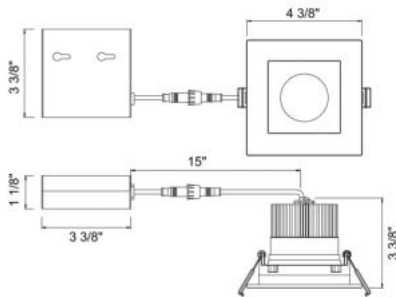

PROJECT INFORMATION

Job Name: Date: Type:

Comments: