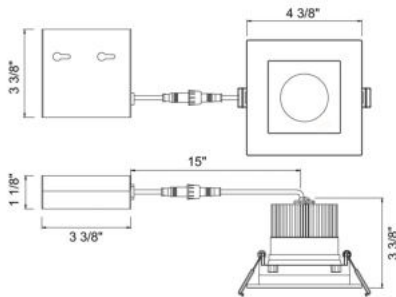

### PRODUCT DETAILS

No.	:	34898-30-01
Product Color	:	BLACK
Length	:	4.5"
Width	:	4.5"
Height	:	2.875"

### LIGHT SOURCE DETAILS

Light Source Type	:	INTEGRATED LED
Input Voltage	:	120V
Bulb Voltage	:	120V
Socket Type	:	LED
Total Wattage	:	12W
Total Lumen	:	800lm
Kelvin	:	3000K
CRI	:	90
Dimmable	:	Yes

### TECHNICAL DETAILS

Location	:	DAMP
Approval	:	
Title 24	:	Yes
Beam Angle	:	40
Cut Hole Diameter	:	3.75"