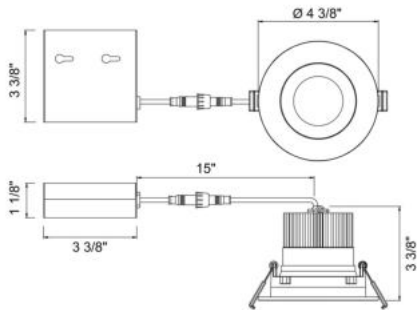

PROJECT INFORMATION

Job Name: Date: Type:

Comments: