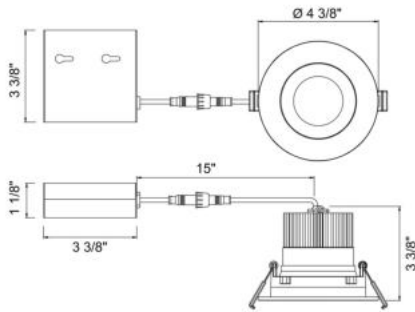

34897-30, 3.5-INCH ROUND GIMBAL LED RECESSED, 12W

PRODUCT DETAILS

No.	:	34897-30-01
Product Color	:	BLACK
Diameter	:	4.375"
Height	:	3.375"

LIGHT SOURCE DETAILS

Light Source Type	:	INTEGRATED LED
Input Voltage	:	120V
Bulb Voltage	:	120V
Socket Type	:	LED
Total Wattage	:	12W
Total Lumen	:	800lm
Kelvin	:	3000K
CRI	:	90
Dimmable	:	Yes

TECHNICAL DETAILS

Location	:	DAMP
Approval	:	
Title 24	:	Yes
Beam Angle	:	40
Cut Hole Diameter	:	3.75"

Options Available

ITEM NO.	FINISH	SHADE
34897-30-01	BLACK	
34897-30-02	WHITE	

PROJECT INFORMATION

 Job Name: Date: Type: