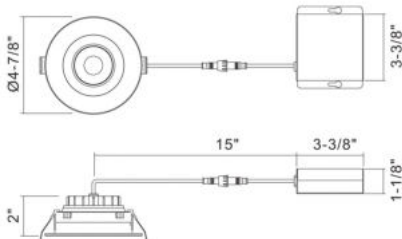

34896-40, 4-INCH ROUND GIMBAL LED RECESSED, 11W

PRODUCT DETAILS

No.	:	34896-40-01
Product Color	:	BLACK
Diameter	:	4.875"
Height	:	2"

LIGHT SOURCE DETAILS

Light Source Type	:	INTEGRATED LED
Input Voltage	:	120V
Bulb Voltage	:	120V
Socket Type	:	LED
Total Wattage	:	11W
Total Lumen	:	950lm
Kelvin	:	4000K
CRI	:	90
Dimmable	:	Yes

Options Available

ITEM NO.	FINISH	SHADE
34896-40-01	BLACK	

TECHNICAL DETAILS

Location	:	DAMP
Approval	:	
Title 24	:	Yes
Beam Angle	:	40
Cut Hole Diameter	:	4.125"

PROJECT INFORMATION

 Job Name: Date: Type: