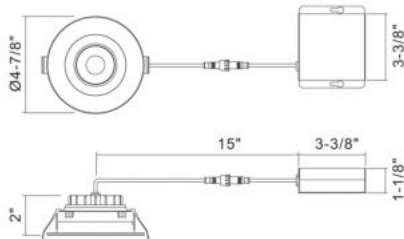

34896-30, 4-INCH ROUND GIMBAL LED RECESSED, 11W

PRODUCT DETAILS

No.	:	34896-30-01
Product Color	:	BLACK
Diameter	:	4.875"
Height	:	2"

LIGHT SOURCE DETAILS

Light Source Type	:	INTEGRATED LED
Input Voltage	:	120V
Bulb Voltage	:	120V
Socket Type	:	LED
Total Wattage	:	11W
Total Lumen	:	950lm
Kelvin	:	3000K
CRI	:	90
Dimmable	:	Yes

Options Available

ITEM NO.	FINISH	SHADE
34896-30-01	BLACK	
34896-30-02	WHITE	

TECHNICAL DETAILS

Location	:	DAMP
Approval	:	
Title 24	:	Yes
Beam Angle	:	40
Cut Hole Diameter	:	4.125"

PROJECT INFORMATION

Job Name: Date: Type: