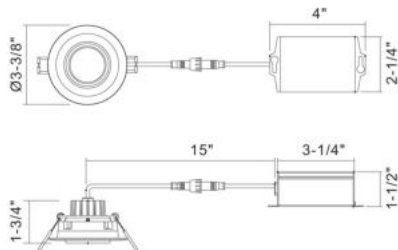

34895-40, 3-INCH ROUND GIMBAL LED RECESSED, 8W

PRODUCT DETAILS

No.	:	34895-40-01
Product Color	:	BLACK
Diameter	:	3.375"
Height	:	1.75"

LIGHT SOURCE DETAILS

Light Source Type	:	INTEGRATED LED
Input Voltage	:	120V
Bulb Voltage	:	120V
Socket Type	:	LED
Total Wattage	:	8W
Total Lumen	:	600lm
Kelvin	:	4000K
CRI	:	90
Dimmable	:	Yes

TECHNICAL DETAILS

Location	:	DAMP
Approval	:	
Title 24	:	Yes
Beam Angle	:	40
Cut Hole Diameter	:	2.75"

Options Available

ITEM NO.	FINISH	SHADE
34895-40-01	BLACK	
34895-40-02	WHITE	

PROJECT INFORMATION

 Job Name: Date: Type: