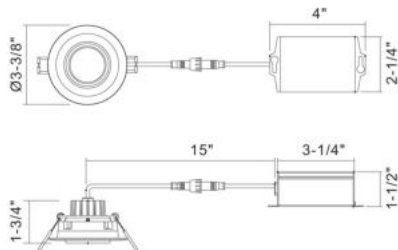

34895-30, 3-INCH ROUND GIMBAL LED RECESSED, 8W

PRODUCT DETAILS

No.	:	34895-30-01
Product Color	:	BLACK
Diameter	:	3.375"
Height	:	1.75"

LIGHT SOURCE DETAILS

Light Source Type	:	INTEGRATED LED
Input Voltage	:	120V
Bulb Voltage	:	120V
Socket Type	:	LED
Total Wattage	:	8W
Total Lumen	:	600lm
Kelvin	:	3000K
CRI	:	90
Dimmable	:	Yes

Options Available

ITEM NO.	FINISH	SHADE
34895-30-01	BLACK	
34895-30-02	WHITE	

TECHNICAL DETAILS

Location	:	DAMP
Approval	:	
Title 24	:	Yes
Beam Angle	:	40
Cut Hole Diameter	:	2.75"

PROJECT INFORMATION

 Job Name: Date: Type: