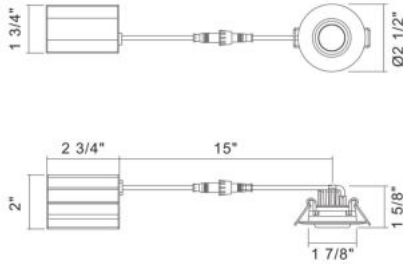

## 34894-40, 2-INCH ROUND GIMBAL LED RECESSED, 5W

### PRODUCT DETAILS

No.	:	34894-40-01
Product Color	:	BLACK
Diameter	:	2.5"
Height	:	1.625"

### LIGHT SOURCE DETAILS

Light Source Type	:	INTEGRATED LED
Input Voltage	:	120V
Bulb Voltage	:	120V
Socket Type	:	LED
Total Wattage	:	5W
Total Lumen	:	350lm
Kelvin	:	4000K
CRI	:	90
Dimmable	:	Yes

### TECHNICAL DETAILS

Location	:	DAMP
Approval	:	
Title 24	:	Yes
Beam Angle	:	40
Cut Hole Diameter	:	2"