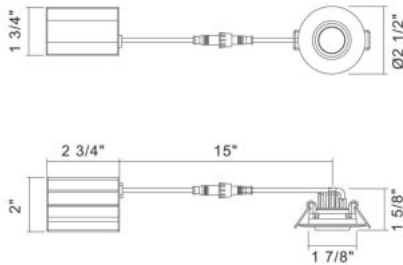

Options Available

ITEM NO.	FINISH	SHADE
34894-30-01	BLACK