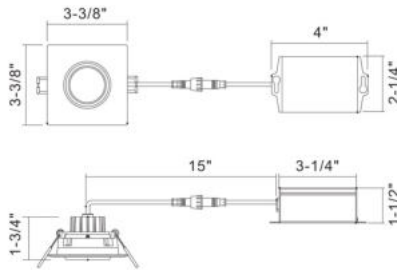

34892-40, 3-INCH SQUARE GIMBAL LED RECESSED,8W

PRODUCT DETAILS

| | | |
|---------------|---|-------------|
| No. | : | 34892-40-01 |
| Product Color | : | BLACK |
| Length | : | 3.375" |
| Width | : | 3.375" |
| Height | : | 1.75" |

LIGHT SOURCE DETAILS

| | | |
|-------------------|---|----------------|
| Light Source Type | : | INTEGRATED LED |
| Input Voltage | : | 120V |
| Bulb Voltage | : | 120V |
| Socket Type | : | LED |
| Total Wattage | : | 8W |
| Total Lumen | : | 600lm |
| Kelvin | : | 4000K |
| CRI | : | 90 |
| Dimmable | : | Yes |

Options Available

| ITEM NO. | FINISH | SHADE |
|-------------|--------|-------|
| 34892-40-01 | BLACK | |
| 34892-40-02 | WHITE | |

TECHNICAL DETAILS

| | | |
|-------------------|---|---|
| Location | : | DAMP |
| Approval | : |  |
| Title 24 | : | Yes |
| Beam Angle | : | 40 |
| Cut Hole Diameter | : | 2.75" |