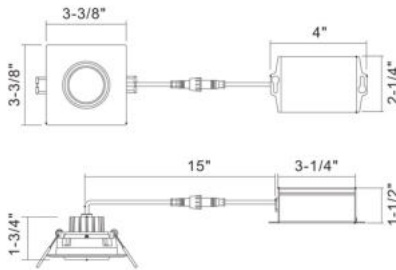

34892-30, 3-INCH SQUARE GIMBAL LED RECESSED,8W

PRODUCT DETAILS

No.	:	34892-30-01
Product Color	:	BLACK
Length	:	3.375"
Width	:	3.375"
Height	:	1.75"

LIGHT SOURCE DETAILS

Light Source Type	:	INTEGRATED LED
Input Voltage	:	120V
Bulb Voltage	:	120V
Socket Type	:	LED
Total Wattage	:	8W
Total Lumen	:	600lm
Kelvin	:	3000K
CRI	:	90
Dimmable	:	Yes

Options Available

ITEM NO.	FINISH	SHADE
34892-30-01	BLACK	
34892-30-02	WHITE	

TECHNICAL DETAILS

Location	:	DAMP
Approval	:	
Title 24	:	Yes
Beam Angle	:	40
Cut Hole Diameter	:	2.75"

PROJECT INFORMATION

Job Name: Date: Type: