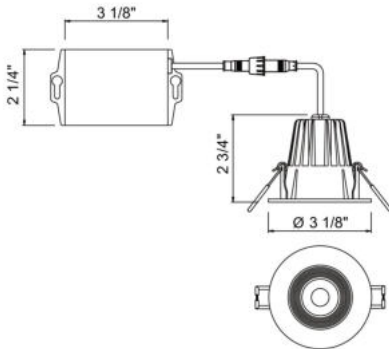

Options Available

ITEM NO.	FINISH	SHADE
34890-40-01	BLACK