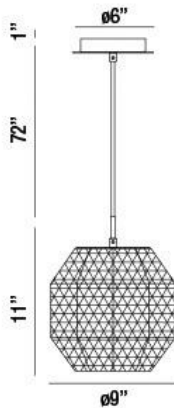

CATALDA, 9" ROUND PENDANT

Options Available

ITEM NO.	FINISH	SHADE
34289-013	CHROME	AMBER
34289-020	CHROME	CLEAR
34289-037	CHROME	SMOKE

PRODUCT DETAILS

No.	:	34289-037
Product Color	:	CHROME
Product Material	:	METAL
Shade / Accent Colour	:	SMOKE
Shade / Accent Material	:	GLASS
Diameter	:	9"
Height	:	11"
Overall Height	:	84"
Weight	:	2.5lbs

TECHNICAL DETAILS

Hanging Support Type	:	WIRE
Hanging Support Length	:	72"
Canopy / Backplate Height	:	1"
Canopy / Backplate Dia.	:	6"
Location	:	DRY
Approval	:	

PROJECT INFORMATION

Job Name: Date: Type: