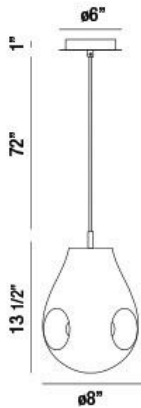

BENALTO, 8" ROUND PENDANT

Options Available

ITEM NO.	FINISH	SHADE
34288-016	CHROME	AMBER
34288-023	CHROME	CHROME
34288-030	CHROME	GOLD

PRODUCT DETAILS

No.	:	34288-030
Product Color	:	CHROME
Product Material	:	METAL
Shade / Accent Colour	:	GOLD
Shade / Accent Material	:	HAND-BLOWN GLASS
Diameter	:	8"
Height	:	13.5"
Overall Height	:	86.5"
Weight	:	2.2lbs

LIGHT SOURCE DETAILS

Number of Bulbs	:	1
Light Source	:	Incandescent
Light Source Type	:	A19
Input Voltage	:	120V
Bulb Voltage	:	120V
Socket Type	:	E26
Wattage	:	60W
Total Wattage	:	60W
Bulb Included	:	No
Dimmable	:	Yes

TECHNICAL DETAILS

Hanging Support Type	:	WIRE
Hanging Support Length	:	72"
Canopy / Backplate Height	:	1"
Canopy / Backplate Dia.	:	6"
Location	:	DRY
Approval	:	

PROJECT INFORMATION

Job Name: Date: Type: