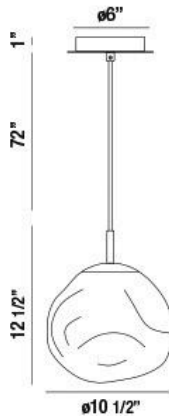

BANKWELL, 11" ROUND PENDANT

PRODUCT DETAILS

No.	:	34287-026
Product Color	:	CHROME
Product Material	:	METAL
Shade / Accent Colour	:	CHROME
Shade / Accent Material	:	HAND-BLOWN GLASS
Diameter	:	10.5"
Height	:	12.5"
Overall Height	:	85.5"
Weight	:	2.2lbs

LIGHT SOURCE DETAILS

Number of Bulbs	:	1
Light Source	:	Incandescent
Light Source Type	:	A19
Input Voltage	:	120V
Bulb Voltage	:	120V
Socket Type	:	E26
Wattage	:	60W
Total Wattage	:	60W
Bulb Included	:	No
Dimmable	:	Yes

Options Available

ITEM NO.	FINISH	SHADE
34287-019	CHROME	COPPER
34287-026	CHROME	CHROME
34287-033	CHROME	GOLD

TECHNICAL DETAILS

Hanging Support Type	:	WIRE
Hanging Support Length	:	72"
Canopy / Backplate Height	:	1"
Canopy / Backplate Dia.	:	6"
Location	:	DRY
Approval	:	