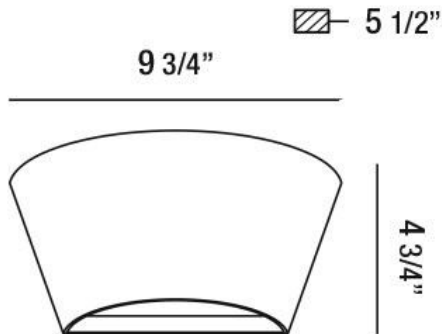

TECHNICAL DETAILS

IP Rating	:	54
Location	:	WET
Approval	:	
Title 24	:	Yes

PROJECT INFORMATION

Job Name: Date: Type:

Comments: