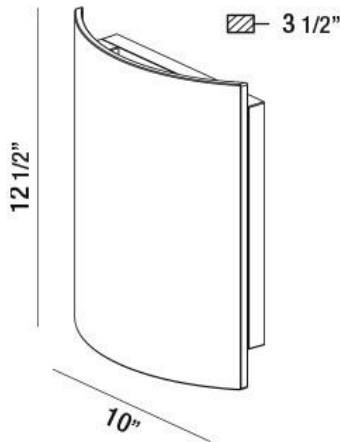

34174, OUTDOOR LED WALL MOUNT

PRODUCT DETAILS

No.	:	34174-012
Product Color	:	MARINE GREY
Width	:	10"
Height	:	12.5"
Ext	:	3.5"
Weight	:	4.2lbs

LIGHT SOURCE DETAILS

Light Source Type	:	INTEGRATED LED
Input Voltage	:	120V
Bulb Voltage	:	120V
Socket Type	:	LED
Total Wattage	:	18W
Total Lumen	:	420lm
Kelvin	:	3000K
CRI	:	80+

Options Available

ITEM NO.	FINISH	SHADE
34174-012	MARINE GREY	
34174-029	GRAPHITE GREY	

TECHNICAL DETAILS

IP Rating	:	54
Location	:	WET
Approval	:	
Title 24	:	Yes

PROJECT INFORMATION

Job Name: Date: Type:

Comments: