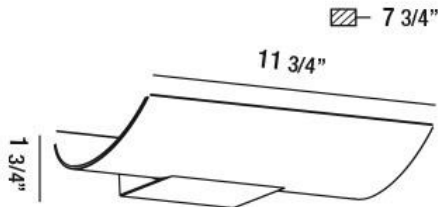

PROJECT INFORMATION

Job Name: Date: Type:

Comments: