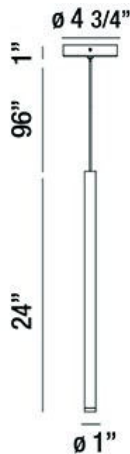

### PRODUCT DETAILS

No.	:	34165-010
Product Color	:	SATIN NICKEL
Product Material	:	METAL
Shade / Accent Colour	:	SATIN NICKEL
Shade / Accent Material	:	METAL TUBES
Diameter	:	1"
Height	:	24"
Overall Height	:	121"
Weight	:	1.6lbs

### LIGHT SOURCE DETAILS

Light Source Type	:	INTEGRATED LED
Input Voltage	:	120V
Bulb Voltage	:	120V
Socket Type	:	LED
Total Wattage	:	3W
Total Lumen	:	250lm
Kelvin	:	3000K
CRI	:	90+
Dimmable	:	No

### TECHNICAL DETAILS

Hanging Support Type	:	WIRE
Hanging Support Length	:	96"
Canopy / Backplate Height	:	1"
Canopy / Backplate Dia.	:	4.75"
Location	:	DRY
Approval	:	