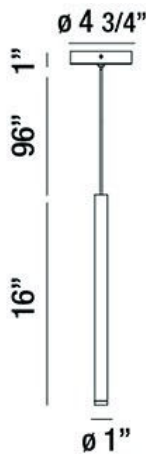

## NAVADA, 1" ROUND PENDANT

### PRODUCT DETAILS

No.	:	34164-044
Product Color	:	BLACK
Product Material	:	METAL
Shade / Accent Colour	:	BLACK
Shade / Accent Material	:	METAL TUBES
Diameter	:	1"
Height	:	16"
Overall Height	:	113"
Weight	:	1.3lbs

### TECHNICAL DETAILS

Hanging Support Type	:	WIRE
Hanging Support Length	:	96"
Canopy / Backplate Height	:	1"
Canopy / Backplate Dia.	:	4.75"
Location	:	DRY
Approval	:	