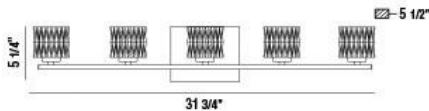

GUELPH, 32" VANITY LIGHT

PRODUCT DETAILS

No.	:	34162-019
Product Color	:	CHROME
Product Material	:	METAL
Shade / Accent Colour	:	CLEAR
Shade / Accent Material	:	GLASS
Width	:	31.75"
Height	:	5.25"
Ext	:	5.5"
Weight	:	6.2lbs

LIGHT SOURCE DETAILS

Light Source Type	:	INTEGRATED LED
Input Voltage	:	120V
Bulb Voltage	:	120V
Total Wattage	:	30W
Total Lumen	:	1440lm
Kelvin	:	3000K
CRI	:	90+
Dimmable	:	Yes

Options Available

ITEM NO.	FINISH	SHADE
34162-019	CHROME	CLEAR

TECHNICAL DETAILS

Canopy / Backplate Length	:	6.5"
Canopy / Backplate Height	:	1.25"
Canopy / Backplate Width	:	5"
Mounting	:	Up
Location	:	DAMP
Approval	:	

PROJECT INFORMATION

 Job Name: Date: Type:

 Comments: