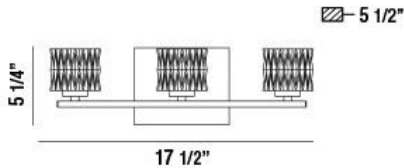

GUELPH, 18" VANITY LIGHT

PRODUCT DETAILS

No.	:	34160-015
Product Color	:	CHROME
Product Material	:	METAL
Shade / Accent Colour	:	CLEAR
Shade / Accent Material	:	GLASS
Width	:	17.5"
Height	:	5.25"
Ext	:	5.5"
Weight	:	4.2lbs

LIGHT SOURCE DETAILS

Light Source Type	:	INTEGRATED LED
Input Voltage	:	120V
Bulb Voltage	:	120V
Total Wattage	:	18W
Total Lumen	:	860lm
Kelvin	:	3000K
CRI	:	90+
Dimmable	:	Yes

Options Available

ITEM NO.	FINISH	SHADE
34160-015	CHROME	CLEAR

TECHNICAL DETAILS

Canopy / Backplate Length	:	6.5"
Canopy / Backplate Height	:	1.25"
Canopy / Backplate Width	:	5"
Mounting	:	Up
Location	:	DAMP
Approval	:	

PROJECT INFORMATION

 Job Name: Date: Type:

 Comments: