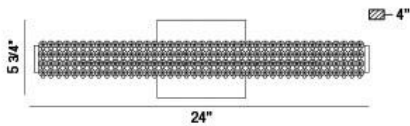

### PRODUCT DETAILS

No.	:	34157-015
Product Color	:	CHROME
Product Material	:	METAL
Shade / Accent Colour	:	CLEAR
Shade / Accent Material	:	CRYSTAL
Width	:	24"
Height	:	5.75"
Ext	:	4"
Weight	:	6lbs

### TECHNICAL DETAILS

Canopy / Backplate Length	:	6.5"
Canopy / Backplate Height	:	1.25"
Canopy / Backplate Width	:	6.5"
Mounting	:	Up or Down
Location	:	DAMP
Approval	:	