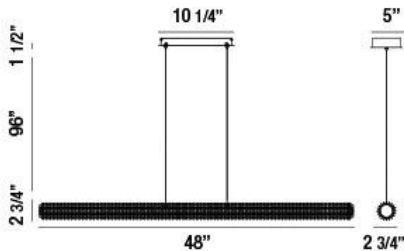

## SASSI, 48" LINEAR CHANDELIER

### PRODUCT DETAILS

No.	:	34155-011
Product Color	:	CHROME
Product Material	:	METAL
Shade / Accent Colour	:	CLEAR
Shade / Accent Material	:	CRYSTAL
Length	:	48"
Width	:	2.75"
Height	:	2.75"
Overall Height	:	100.25"
Weight	:	11.2lbs

### TECHNICAL DETAILS

Hanging Support Type	:	AIRCRAFT CABLE
Hanging Support Length	:	96"
Canopy / Backplate Length	:	10.25"
Canopy / Backplate Height	:	1.5"
Canopy / Backplate Width	:	5"
Location	:	DRY
Approval	:	