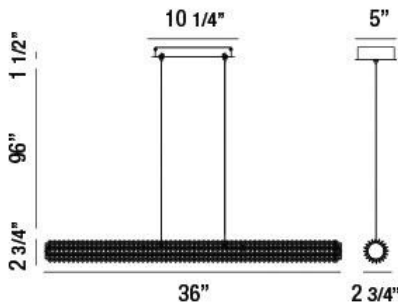

SASSI, 36" LINEAR CHANDELIER

PRODUCT DETAILS

No.	:	34154-014
Product Color	:	CHROME
Product Material	:	METAL
Shade / Accent Colour	:	CLEAR
Shade / Accent Material	:	CRYSTAL
Length	:	36"
Width	:	2.75"
Height	:	2.75"
Overall Height	:	100.25"
Weight	:	8.8lbs

LIGHT SOURCE DETAILS

Light Source Type	:	INTEGRATED LED
Input Voltage	:	120V
Bulb Voltage	:	120V
Socket Type	:	LED
Total Wattage	:	30W
Total Lumen	:	2700lm
Kelvin	:	3000K
CRI	:	90+
Dimmable	:	Yes

Options Available

ITEM NO.	FINISH	SHADE
34154-014	CHROME	CLEAR

TECHNICAL DETAILS

Hanging Support Type	:	AIRCRAFT CABLE
Hanging Support Length	:	96"
Canopy / Backplate Length	:	10.25"
Canopy / Backplate Height	:	1.5"
Canopy / Backplate Width	:	5"
Location	:	DRY
Approval	:	