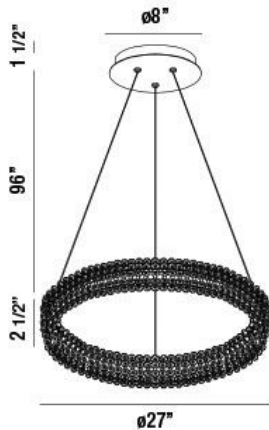

SASSI, 27" ROUND CHANDELIER

PRODUCT DETAILS

No.	:	34153-017
Product Color	:	CHROME
Product Material	:	METAL
Shade / Accent Colour	:	CLEAR
Shade / Accent Material	:	CRYSTAL
Diameter	:	27"
Height	:	2.5"
Overall Height	:	100"
Weight	:	14.8lbs

LIGHT SOURCE DETAILS

Light Source Type	:	INTEGRATED LED
Input Voltage	:	120V
Bulb Voltage	:	120V
Socket Type	:	LED
Total Wattage	:	36W
Total Lumen	:	3200lm
Kelvin	:	3000K
CRI	:	90+
Dimmable	:	Yes

Options Available

ITEM NO.	FINISH	SHADE
34153-017	CHROME	CLEAR

TECHNICAL DETAILS

Hanging Support Type	:	AIRCRAFT CABLE
Hanging Support Length	:	96"
Canopy / Backplate Height	:	1.5"
Canopy / Backplate Dia.	:	8"
Location	:	DRY
Approval	:	