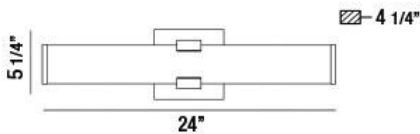

NOZZA, MEDIUM LED VANITY

PRODUCT DETAILS

No.	:	34147-016
Product Color	:	CHROME
Product Material	:	METAL
Shade / Accent Colour	:	CLEAR
Shade / Accent Material	:	ACRYLIC
Width	:	24"
Height	:	5.75"
Ext	:	4.25"
Weight	:	3.8lbs

LIGHT SOURCE DETAILS

Light Source Type	:	INTEGRATED LED
Input Voltage	:	120V
Bulb Voltage	:	120V
Total Wattage	:	30W
Total Lumen	:	2700lm
Kelvin	:	3000K
CRI	:	90+
Dimmable	:	Yes

Options Available

ITEM NO.	FINISH	SHADE
34147-016	CHROME	CLEAR

TECHNICAL DETAILS

Canopy / Backplate Length	:	5.75"
Canopy / Backplate Height	:	1.5"
Canopy / Backplate Width	:	5.75"
Mounting	:	Up or Down
Location	:	DAMP
Approval	:	

PROJECT INFORMATION

Job Name: Date: Type: