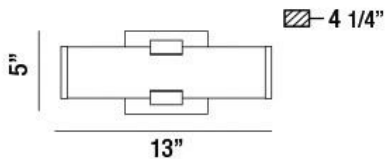

### PRODUCT DETAILS

No.	:	34146-019
Product Color	:	CHROME
Product Material	:	METAL
Shade / Accent Colour	:	CLEAR
Shade / Accent Material	:	ACRYLIC
Width	:	13"
Height	:	5"
Ext	:	4.25"
Weight	:	2.9lbs

### TECHNICAL DETAILS

Canopy / Backplate Length	:	5"
Canopy / Backplate Height	:	1.25"
Canopy / Backplate Width	:	5"
Mounting	:	Up or Down
Location	:	DAMP
Approval	:	