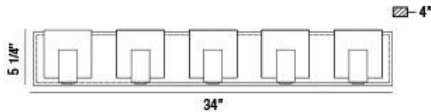

CANMORE, 5-LIGHT LED BATHBAR

Options Available

ITEM NO.	FINISH	SHADE
34145-012	CHROME	FROSTED
34145-025	BLACK	FROSTED

PRODUCT DETAILS

No.	:	34145-012
Product Color	:	CHROME
Product Material	:	METAL
Shade / Accent Colour	:	FROSTED
Shade / Accent Material	:	ACRYLIC
Width	:	34"
Height	:	5.25"
Ext	:	4"
Weight	:	7.5lbs

LIGHT SOURCE DETAILS

Light Source Type	:	INTEGRATED LED
Input Voltage	:	120V
Bulb Voltage	:	120V
Total Wattage	:	40W
Total Lumen	:	3400lm
Kelvin	:	3000K
CRI	:	90+
Dimmable	:	Yes

TECHNICAL DETAILS

Canopy / Backplate Length	:	34"
Canopy / Backplate Height	:	1.25"
Canopy / Backplate Width	:	5"
Location	:	DAMP
Approval	:	