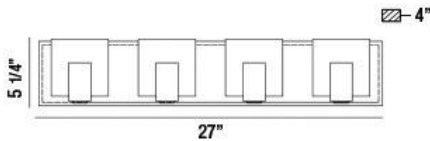

### PRODUCT DETAILS

No.	:	34144-015
Product Color	:	CHROME
Product Material	:	METAL
Shade / Accent Colour	:	FROSTED
Shade / Accent Material	:	ACRYLIC
Width	:	27"
Height	:	5.25"
Ext	:	4"
Weight	:	5lbs

### TECHNICAL DETAILS

Canopy / Backplate Length	:	27"
Canopy / Backplate Height	:	1.25"
Canopy / Backplate Width	:	5"
Location	:	DAMP
Approval	:	