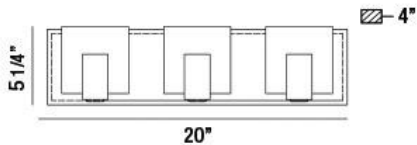

CANMORE, 3-LIGHT LED BATHBAR

Options Available

ITEM NO.	FINISH	SHADE
34143-018	CHROME	FROSTED
34143-023	BLACK	FROSTED

PRODUCT DETAILS

No.	:	34143-018
Product Color	:	CHROME
Product Material	:	METAL
Shade / Accent Colour	:	FROSTED
Shade / Accent Material	:	ACRYLIC
Width	:	20"
Height	:	5"
Ext	:	4"
Weight	:	3lbs

LIGHT SOURCE DETAILS

Light Source Type	:	INTEGRATED LED
Input Voltage	:	120V
Bulb Voltage	:	120V
Total Wattage	:	24W
Total Lumen	:	2000lm
Kelvin	:	3000K
CRI	:	90+
Dimmable	:	Yes

TECHNICAL DETAILS

Canopy / Backplate Length	:	20.25"
Canopy / Backplate Height	:	1.25"
Canopy / Backplate Width	:	5"
Location	:	DAMP
Approval	:	