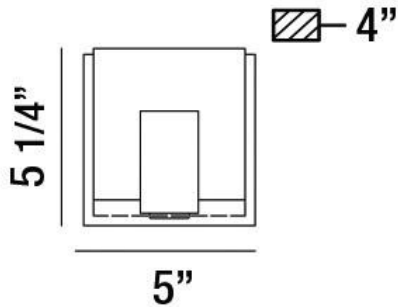

CANMORE, 1-LIGHT LED WALL SCONCE

Options Available

ITEM NO.	FINISH	SHADE
34142-011	CHROME	FROSTED
34142-029	BLACK	FROSTED

PRODUCT DETAILS

No.	:	34142-011
Product Color	:	CHROME
Product Material	:	METAL
Shade / Accent Colour	:	FROSTED
Shade / Accent Material	:	ACRYLIC
Width	:	5"
Height	:	5"
Ext	:	4"
Weight	:	1.4lbs

LIGHT SOURCE DETAILS

Light Source Type	:	INTEGRATED LED
Input Voltage	:	120V
Bulb Voltage	:	120V
Total Wattage	:	8W
Total Lumen	:	720lm
Kelvin	:	3000K
CRI	:	90+
Dimmable	:	Yes

TECHNICAL DETAILS

Canopy / Backplate Length	:	5"
Canopy / Backplate Height	:	1.25"
Canopy / Backplate Width	:	5"
Location	:	DAMP
Approval	:	