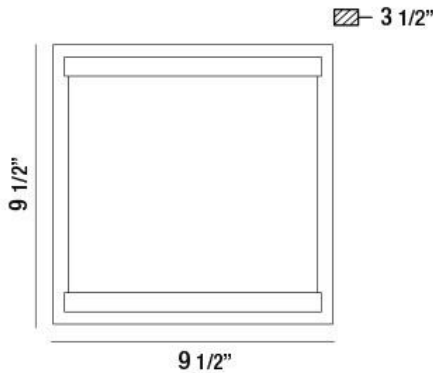

### PRODUCT DETAILS

No.	:	34139-011
Product Color	:	SATIN NICKEL
Shade / Accent Colour	:	CLEAR BUBBLE
Length	:	9.75"
Width	:	9.75"
Height	:	3.5"
Weight	:	9.6lbs

### TECHNICAL DETAILS

Canopy / Backplate Length	:	9.75"
Canopy / Backplate Height	:	1.25"
Canopy / Backplate Width	:	9.75"
Driver	:	EK-TOP
IP Rating	:	20
Location	:	DAMP
Approval	:	
Title 24	:	Yes