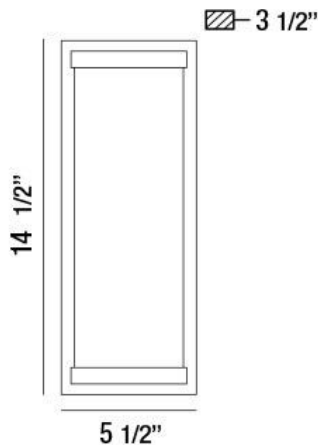

PARADISO, LARGE RECT OUTDOOR LED WALLMOUNT

PRODUCT DETAILS

No.	:	34138-014
Product Color	:	SATIN NICKEL
Shade / Accent Colour	:	CLEAR BUBBLE
Width	:	5.5"
Height	:	14.5"
Ext	:	3.5"
Weight	:	9.2lbs

LIGHT SOURCE DETAILS

Light Source Type	:	INTEGRATED LED
Input Voltage	:	120V
Bulb Voltage	:	120V
Socket Type	:	LED
Total Wattage	:	20W
Total Lumen	:	1200lm
Kelvin	:	3000K
CRI	:	90
Dimmable	:	Yes

Options Available

ITEM NO.	FINISH	SHADE
34138-014	SATIN NICKEL	CLEAR BUBBLE

TECHNICAL DETAILS

Canopy / Backplate Length	:	5.5"
Canopy / Backplate Height	:	1.25"
Canopy / Backplate Width	:	14.5"
Driver	:	EK-TOP
IP Rating	:	20
Location	:	DAMP
Approval	:	
Title 24	:	Yes

PROJECT INFORMATION