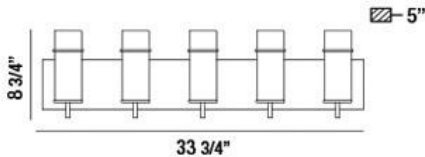

PISTA, 34" VANITY LIGHT

Options Available

ITEM NO.	FINISH	SHADE
34136-010	CHROME	CLEAR
34136-027	BRONZE	CLEAR
34136-031	BLACK	CLEAR
34136-044	GOLD	CLEAR

PRODUCT DETAILS

No.	:	34136-027
Product Color	:	BRONZE
Product Material	:	METAL
Shade / Accent Colour	:	CLEAR
Shade / Accent Material	:	GLASS
Width	:	33.75"
Height	:	8.75"
Ext	:	5"
Weight	:	8.9lbs

TECHNICAL DETAILS

Canopy / Backplate Length	:	33.75"
Canopy / Backplate Height	:	1"
Canopy / Backplate Width	:	5"
Mounting	:	Up
Location	:	DAMP
Approval	:	

PROJECT INFORMATION

 Job Name: Date: Type:

 Comments: