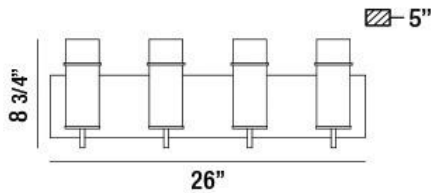

PISTA, 26" VANITY LIGHT

Options Available

ITEM NO.	FINISH	SHADE
34135-013	CHROME	CLEAR
34135-020	BRONZE	CLEAR
34135-039	BLACK	CLEAR
34135-047	GOLD	CLEAR

PRODUCT DETAILS

No.	:	34135-013
Product Color	:	CHROME
Product Material	:	METAL
Shade / Accent Colour	:	CLEAR
Shade / Accent Material	:	GLASS
Width	:	26"
Height	:	8.75"
Ext	:	5"
Weight	:	6lbs

TECHNICAL DETAILS

Canopy / Backplate Length	:	26"
Canopy / Backplate Height	:	1"
Canopy / Backplate Width	:	5"
Mounting	:	Up
Location	:	DAMP
Approval	:	

PROJECT INFORMATION

Job Name: Date: Type:

Comments: