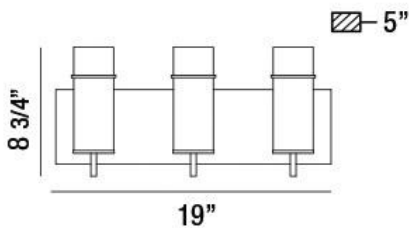

PISTA, 19" VANITY LIGHT

Options Available

ITEM NO.	FINISH	SHADE
34134-016	CHROME	CLEAR
34134-023	BRONZE	CLEAR
34134-032	BLACK	CLEAR
34134-040	GOLD	CLEAR

PRODUCT DETAILS

No.	:	34134-023
Product Color	:	BRONZE
Product Material	:	METAL
Shade / Accent Colour	:	CLEAR
Shade / Accent Material	:	GLASS
Width	:	19"
Height	:	8.75"
Ext	:	5"
Weight	:	5.5lbs

LIGHT SOURCE DETAILS

Number of Bulbs	:	3
Light Source	:	Incandescent
Light Source Type	:	EDISON
Input Voltage	:	120V
Bulb Voltage	:	120V
Socket Type	:	E26
Wattage	:	60W
Total Wattage	:	180W
Bulb Included	:	Yes
Dimmable	:	Yes

TECHNICAL DETAILS

Canopy / Backplate Length	:	19"
Canopy / Backplate Height	:	1"
Canopy / Backplate Width	:	5"
Mounting	:	Up
Location	:	DAMP
Approval	:	

PROJECT INFORMATION

 Job Name: Date: Type:

 Comments: