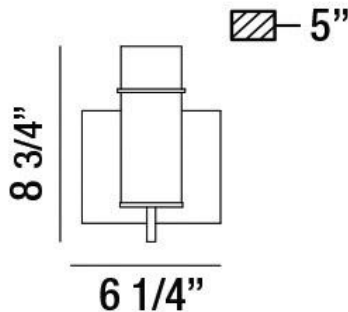

## PISTA, 6" VANITY LIGHT

### PRODUCT DETAILS

No.	:	34133-026
Product Color	:	BRONZE
Product Material	:	METAL
Shade / Accent Colour	:	CLEAR
Shade / Accent Material	:	GLASS
Width	:	6.25"
Height	:	8.75"
Ext	:	5"
Weight	:	1.7lbs

### TECHNICAL DETAILS

Canopy / Backplate Length	:	6.25"
Canopy / Backplate Height	:	1"
Canopy / Backplate Width	:	5"
Mounting	:	Up
Location	:	DAMP
Approval	:	