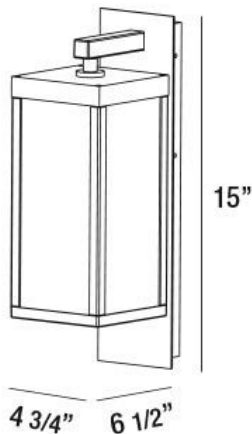

34125, LED OUTDOOR WALL MOUNT,

PRODUCT DETAILS

No.	:	34125-014
Product Color	:	GRAPHITE GREY
Shade / Accent Colour	:	CLEAR
Width	:	4.75"
Height	:	15"
Ext	:	6.5"
Weight	:	6lbs

LIGHT SOURCE DETAILS

Light Source Type	:	INTEGRATED LED
Input Voltage	:	DULV
Bulb Voltage	:	100~277V
Socket Type	:	LED
Total Wattage	:	13W
Total Lumen	:	960lm
Kelvin	:	3000K
CRI	:	80

Options Available

ITEM NO.	FINISH	SHADE
34125-014	GRAPHITE GREY	CLEAR

TECHNICAL DETAILS

Canopy / Backplate Height	:	15"
Canopy / Backplate Width	:	1.25"
Canopy / Backplate Dia.	:	4"
IP Rating	:	54
Location	:	WET
Approval	:	
Title 24	:	Yes