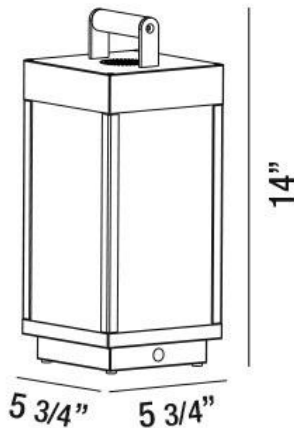

34124, PORTABLE RGB LED BLUETOOTH LIGHT

PRODUCT DETAILS

No.	:	34124-017
Product Color	:	GRAPHITE GREY
Shade / Accent Colour	:	CLEAR
Length	:	5.75"
Width	:	5.75"
Height	:	14"
Weight	:	5.7lbs

LIGHT SOURCE DETAILS

Light Source Type	:	INTEGRATED LED
Input Voltage	:	3.7V
Bulb Voltage	:	120V
Socket Type	:	LED
Total Wattage	:	6W
Total Lumen	:	220lm
Kelvin	:	3000K
CRI	:	80

Options Available

ITEM NO.	FINISH	SHADE
34124-017	GRAPHITE GREY	CLEAR