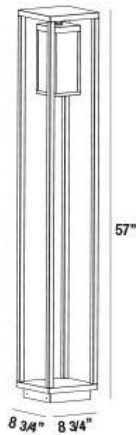

34123, LARGE LED BOLLARD

PRODUCT DETAILS

No.	:	34123-010
Product Color	:	GRAPHITE GREY
Shade / Accent Colour	:	CLEAR
Length	:	8.75"
Width	:	8.75"
Height	:	57"
Weight	:	13.6lbs

LIGHT SOURCE DETAILS

Light Source Type	:	INTEGRATED LED
Input Voltage	:	120V/277VV
Bulb Voltage	:	120V
Socket Type	:	LED
Total Wattage	:	13W
Total Lumen	:	750lm
Kelvin	:	3000K
CRI	:	80

Options Available

ITEM NO.	FINISH	SHADE
34123-010	GRAPHITE GREY	CLEAR

TECHNICAL DETAILS

IP Rating	:	54
Location	:	WET
Approval	:	
Title 24	:	Yes

PROJECT INFORMATION

Job Name: Date: Type:

Comments: