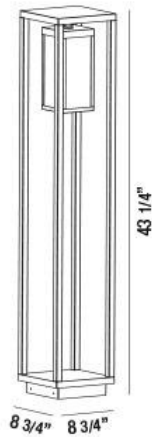

34122, SMALL LED BOLLARD

PRODUCT DETAILS

No.	:	34122-013
Product Color	:	GRAPHITE GREY
Shade / Accent Colour	:	CLEAR
Length	:	8.75"
Width	:	8.75"
Height	:	43.25"
Weight	:	12.3lbs

LIGHT SOURCE DETAILS

Light Source Type	:	INTEGRATED LED
Input Voltage	:	DULV
Bulb Voltage	:	100~277V
Socket Type	:	LED
Total Wattage	:	13W
Total Lumen	:	750lm
Kelvin	:	3000K
CRI	:	80

Options Available

ITEM NO.	FINISH	SHADE
34122-013	GRAPHITE GREY	CLEAR

TECHNICAL DETAILS

IP Rating	:	54
Location	:	WET
Approval	:	
Title 24	:	Yes

PROJECT INFORMATION

 Job Name: Date: Type:

 Comments: